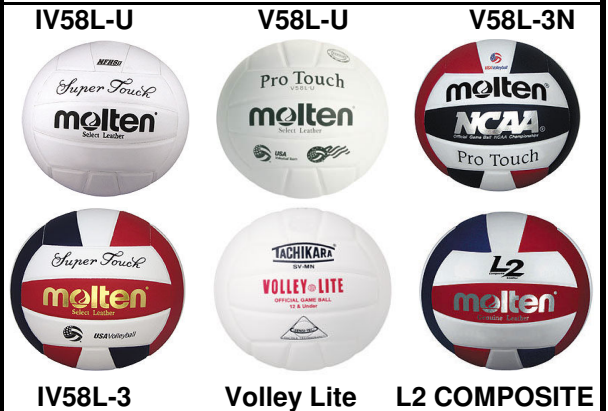

1-800-236-1045

**CALL
 FOR
 TEAM
 PRICING**

1-800-236-1045

Under Armour Uniforms

Call For Team Prices On Warmups!

Setter Shoji Assist

Asics Uniforms

MEN'S & WOMEN'S VOLLEYBALLS